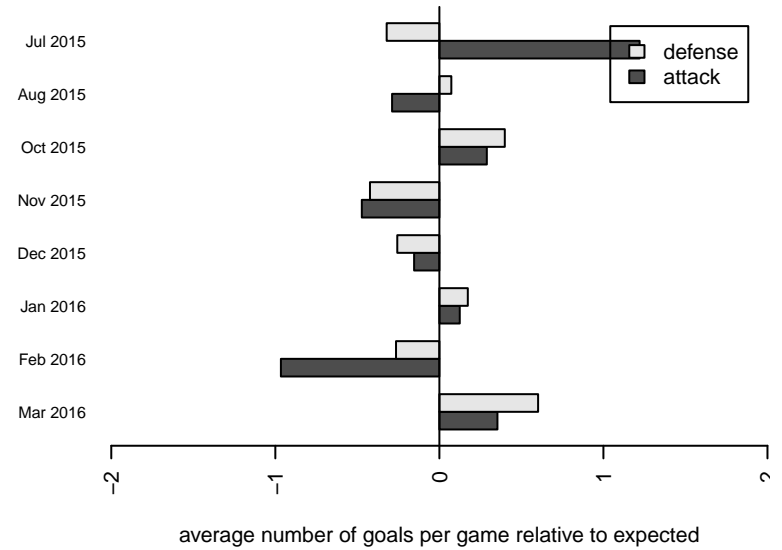

Performance relative to 13 month average