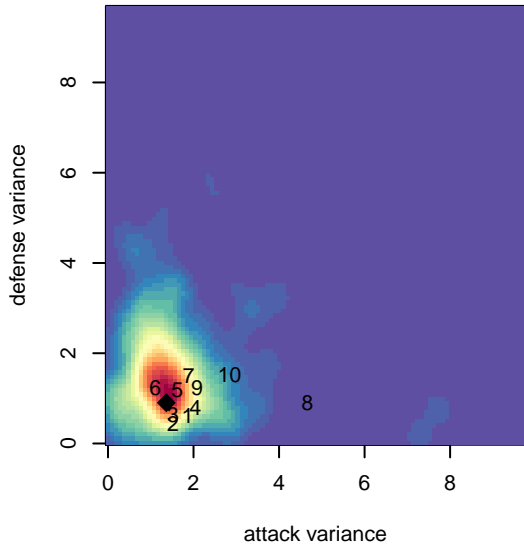

Crossfire Select Miller G02

Crossfire Select
 Redmond, WA
 G02 total strength=956
 attack=1.92 defense=1.54
 fall league = NPSL Div 1 U13
 spr league = Spr NPSL Div 1 U13

alt names used:
 Crossfire Select G02 Miller
 Crossfire Select G02 Miller
 Crossfire Select Miler G02
 Crossfire Select Miller G02
 Crossfire Select MillerG02
 Crossfire Select G02–Miller

**attack and defense variance (black dot)
relative to other teams
and top 10 in region**

**attack and defense rating
relative to others at age
and all opponents in last 13 months**

Performance relative to 13 month average