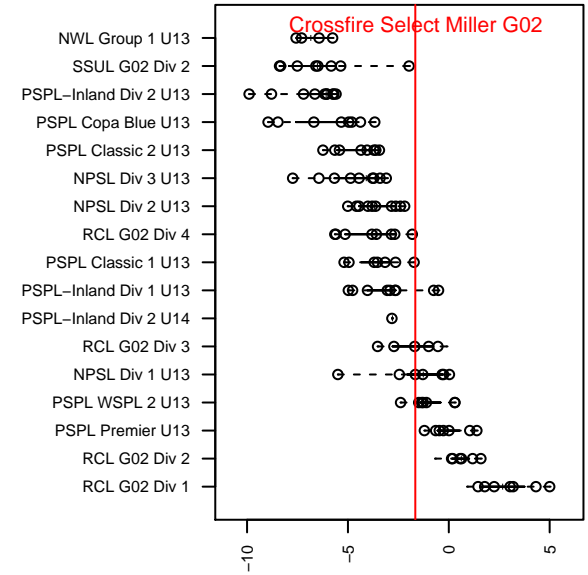

Crossfire Select Miller G02

Crossfire Select
 Redmond, WA
 G02 total strength=956
 attack=1.92 defense=1.54
 fall league = NPSL Div 1 U13
 spr league = Spr NPSL Div 1 U13

alt names used:
 Crossfire Select G02 Miller
 Crossfire Select G02 Miller
 Crossfire Select Miler G02
 Crossfire Select Miller G02
 Crossfire Select MillerG02
 Crossfire Select G02–Miller

Venues played:
 2015 Crossfire Select GU13 Gold
 2015 Blast Off GU13 A
 2015 Summer Slam Gold U13
 2015 NPSL Division 1 U13
 2015 Cranberry Cup U12–13
 2015 Founders Cup G02
 2015 Spr NPSL Division 1 U13

**attack and defense variance (black dot)
relative to other teams
and top 10 in region**

**attack and defense rating
relative to others at age
and all opponents in last 13 months**

Performance relative to 13 month average