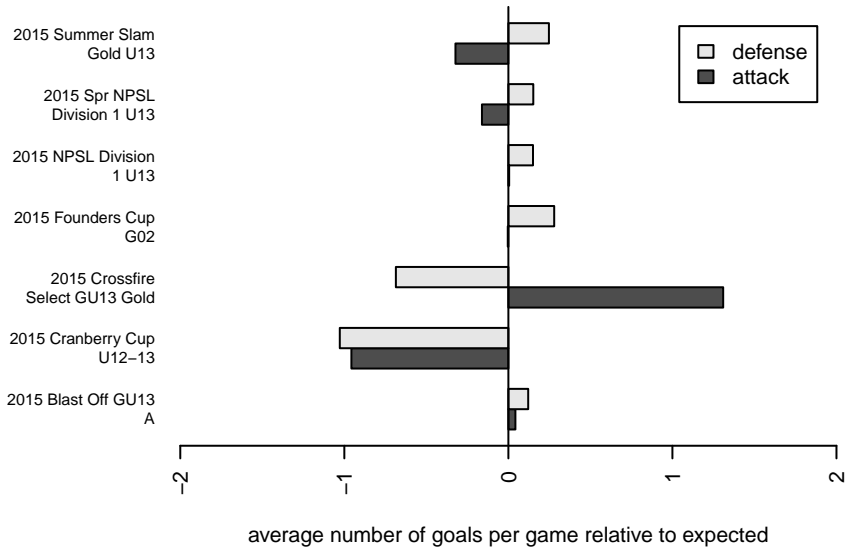

Crossfire Select Miller G02

Crossfire Select
 Redmond, WA
 G02 total strength=956
 attack=1.92 defense=1.54
 fall league = NPSL Div 1 U13
 spr league = Spr NPSL Div 1 U13

alt names used:
 Crossfire Select G02 Miller
 Crossfire Select G02 Miller
 Crossfire Select Miler G02
 Crossfire Select Miller G02
 Crossfire Select MillerG02
 Crossfire Select G02–Miller

Venues played:
 2015 Crossfire Select GU13 Gold
 2015 Blast Off GU13 A
 2015 Summer Slam Gold U13
 2015 NPSL Division 1 U13
 2015 Cranberry Cup U12–13
 2015 Founders Cup G02
 2015 Spr NPSL Division 1 U13

**attack and defense variance (black dot)
relative to other teams
and top 10 in region**

**attack and defense rating
relative to others at age
and all opponents in last 13 months**

Performance relative to 13 month average