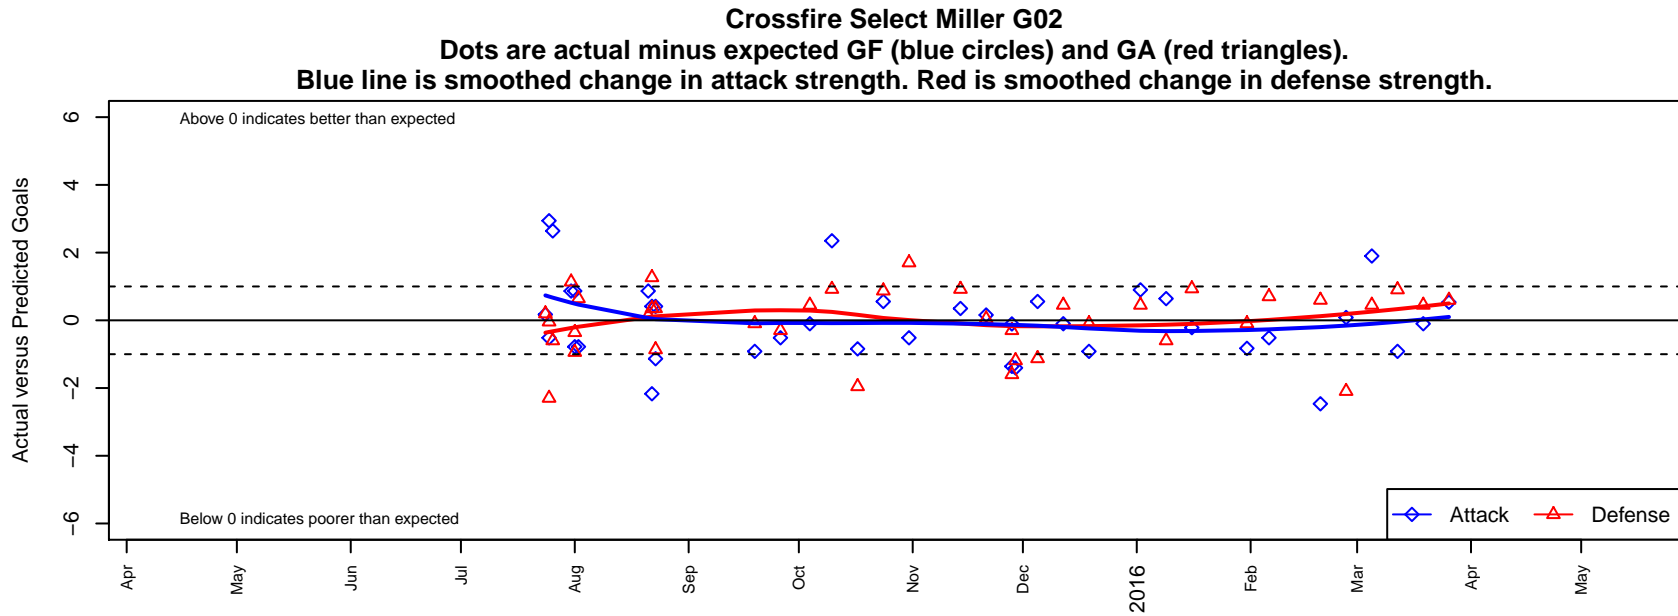

Crossfire Select Miller G02

Crossfire Select
 Redmond, WA
 G02 total strength=956
 attack=1.92 defense=1.54
 fall league = NPSL Div 1 U13
 spr league = Spr NPSL Div 1 U13

alt names used:
 Crossfire Select G02 Miller
 Crossfire Select G02 Miller
 Crossfire Select Miler G02
 Crossfire Select Miller G02
 Crossfire Select MillerG02
 Crossfire Select G02–Miller

**attack and defense variance (black dot)
relative to other teams
and top 10 in region**

**attack and defense rating
relative to others at age
and all opponents in last 13 months**

Performance relative to 13 month average